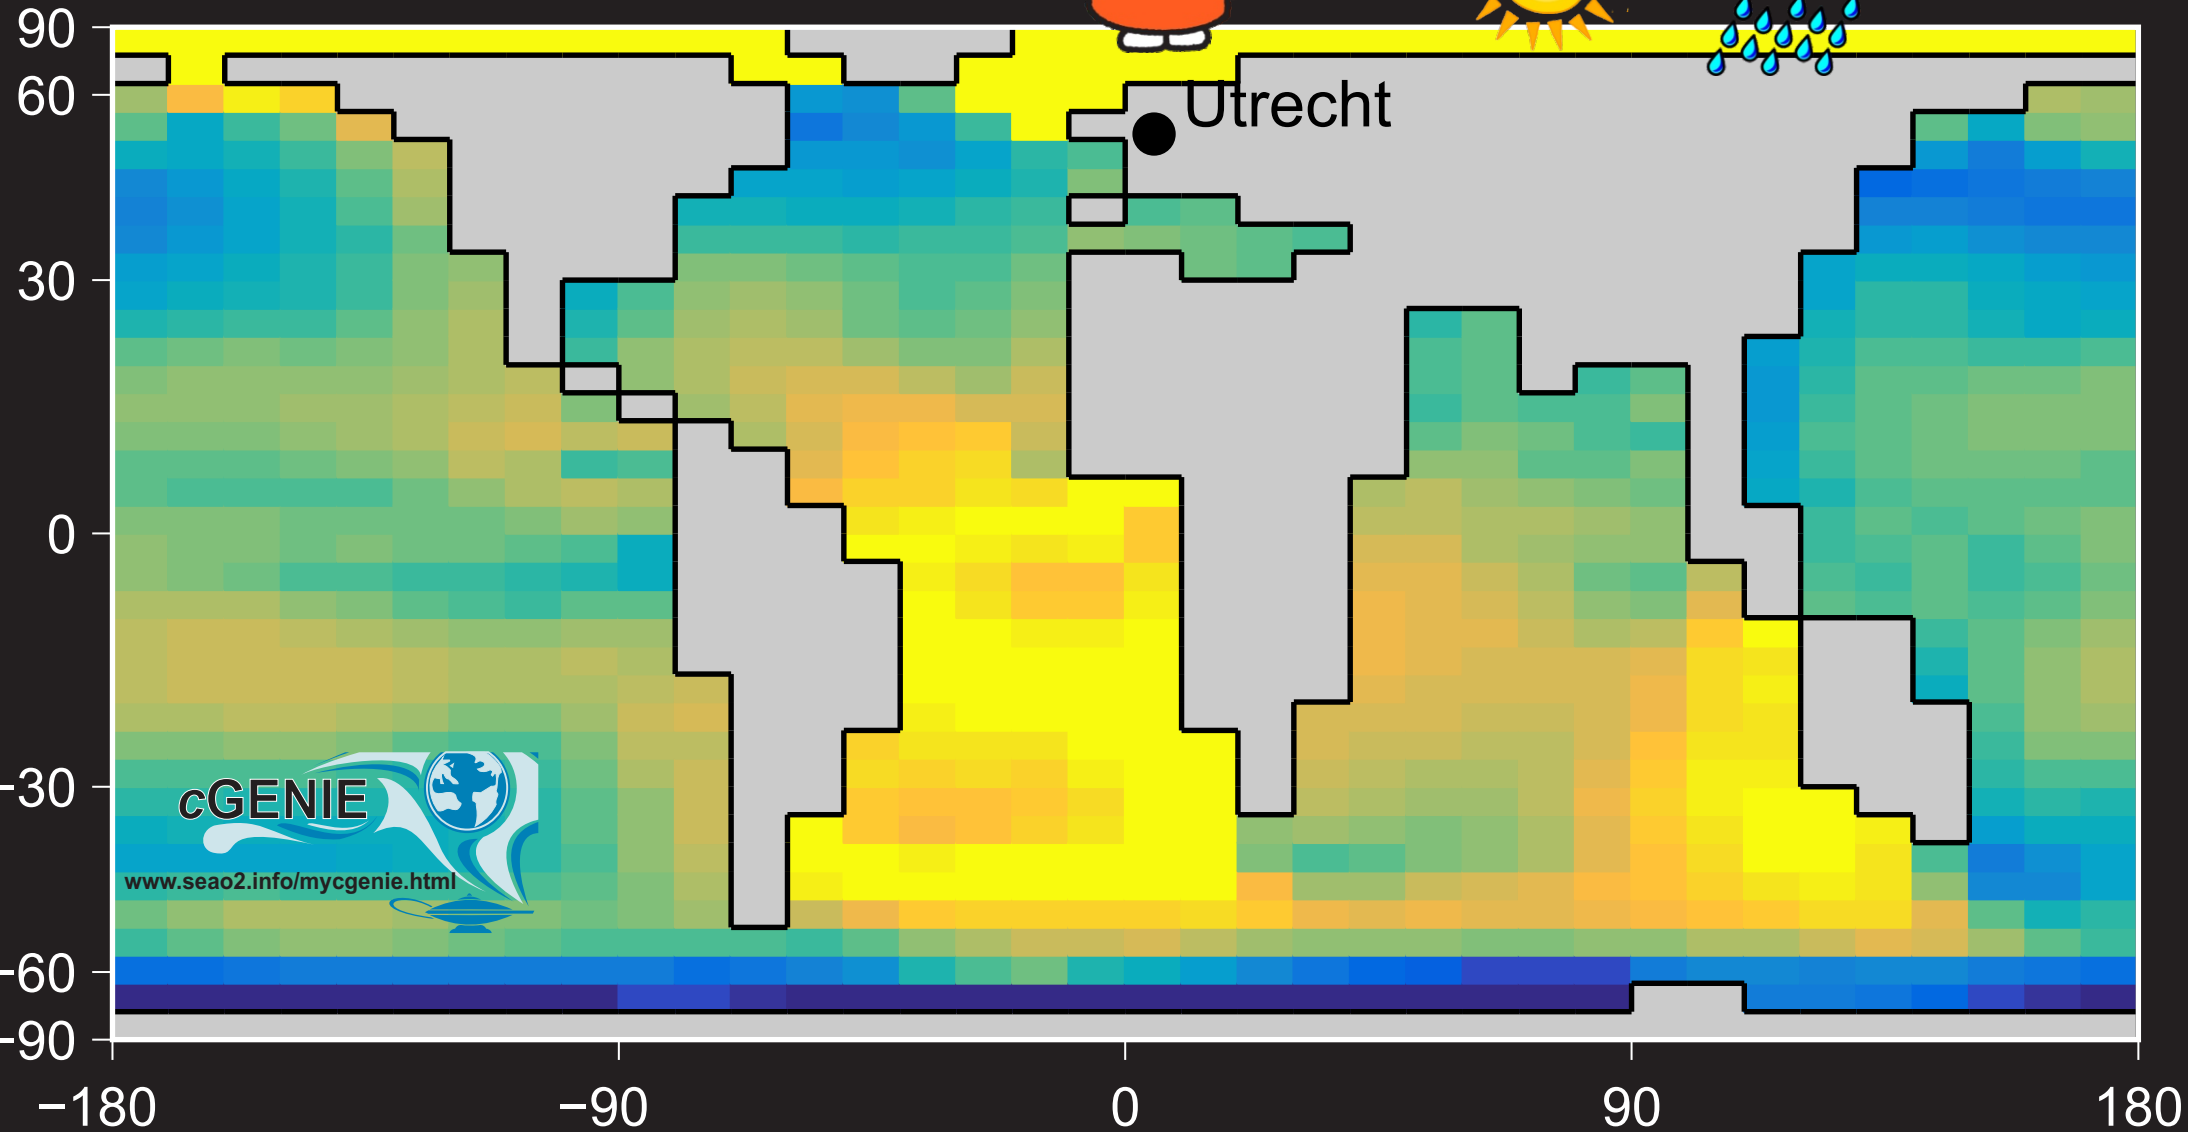

13th International Conference on Paleoceanography

cGENIE
www.seao2.info/mycgenie.html

cGENIE
www.seao2.info/mycgenie.html

LAX

ONT Riverside

1/30 model grid point
(~20 mins travel time)

Riverside

1/10 model grid point
(~60 mins travel time)

The venue: Riverside Municipal Auditorium

Accommodation

Adjacent to the historic Mission Inn

Banquet dinner: Lake Arrowhead Resort and Spa

Possible extra events:

Wine Tasting in Temecula

Field trip to the Monterey Formation

13th International Conference on Paleoceanography