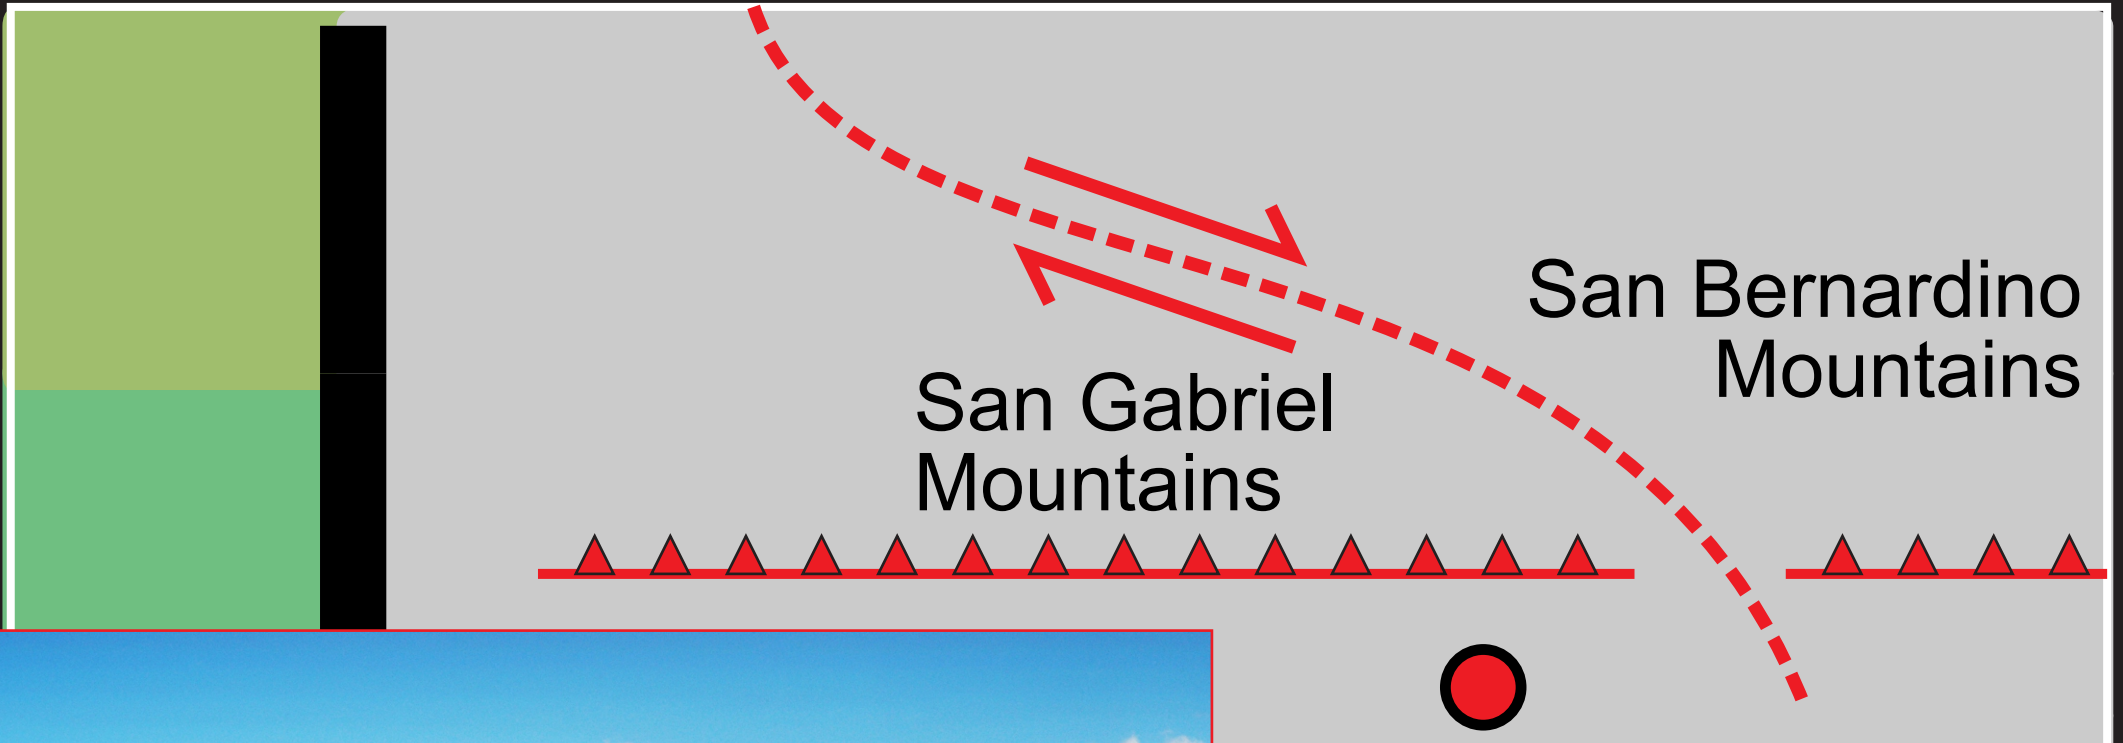

13th International Conference on Paleoceanography

cGENIE
www.seao2.info/mycgenie.html

cGENIE
www.seao2.info/mycgenie.html

LAX

ONT Riverside

1/30 model grid point
(~20 mins travel time)

Riverside

1/10 model grid point
(~60 mins travel time)

The venue: Riverside Municipal Auditorium

Accommodation

Adjacent to the historic Mission Inn

Banquet dinner: Lake Arrowhead Resort and Spa

Possible extra events:

Wine Tasting in Temecula

Field trip to the Monterey Formation

13th International Conference on Paleoceanography