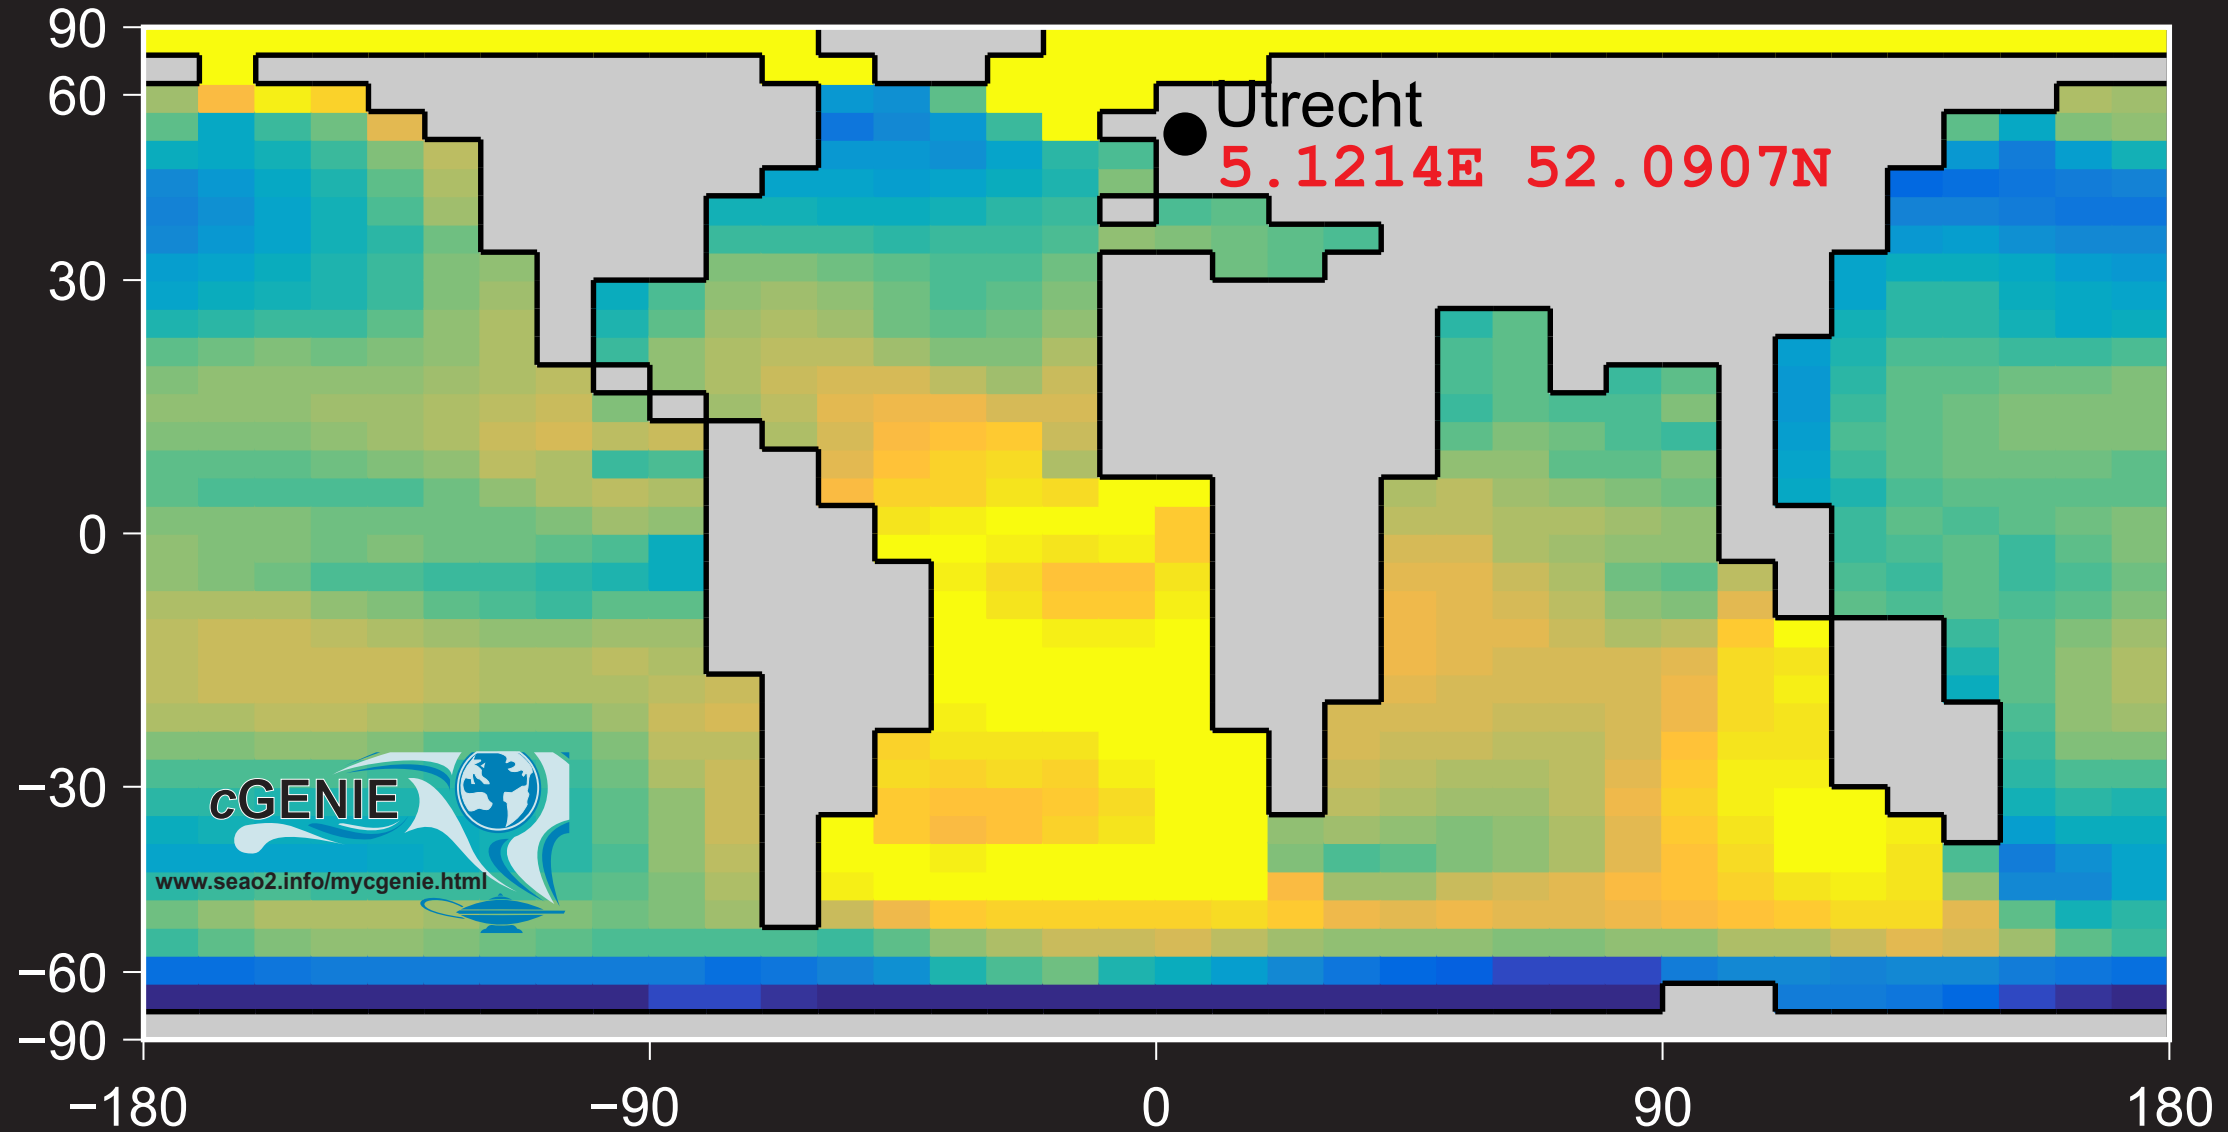

13th International Conference on Paleoceanography

cGENIE
www.seao2.info/mycgenie.html

cGENIE
www.seao2.info/mycgenie.html

LAX

ONT Riverside

1/30 model grid point
(~20 mins travel time)

Riverside

1/10 model grid point
(~60 mins travel time)

The venue: Riverside Municipal Auditorium

Accommodation

Adjacent to the historic Mission Inn

Banquet dinner: Lake Arrowhead Resort and Spa

Possible extra events:

Wine Tasting in Temecula

Field trip to the Monterey Formation

13th International Conference on Paleoceanography