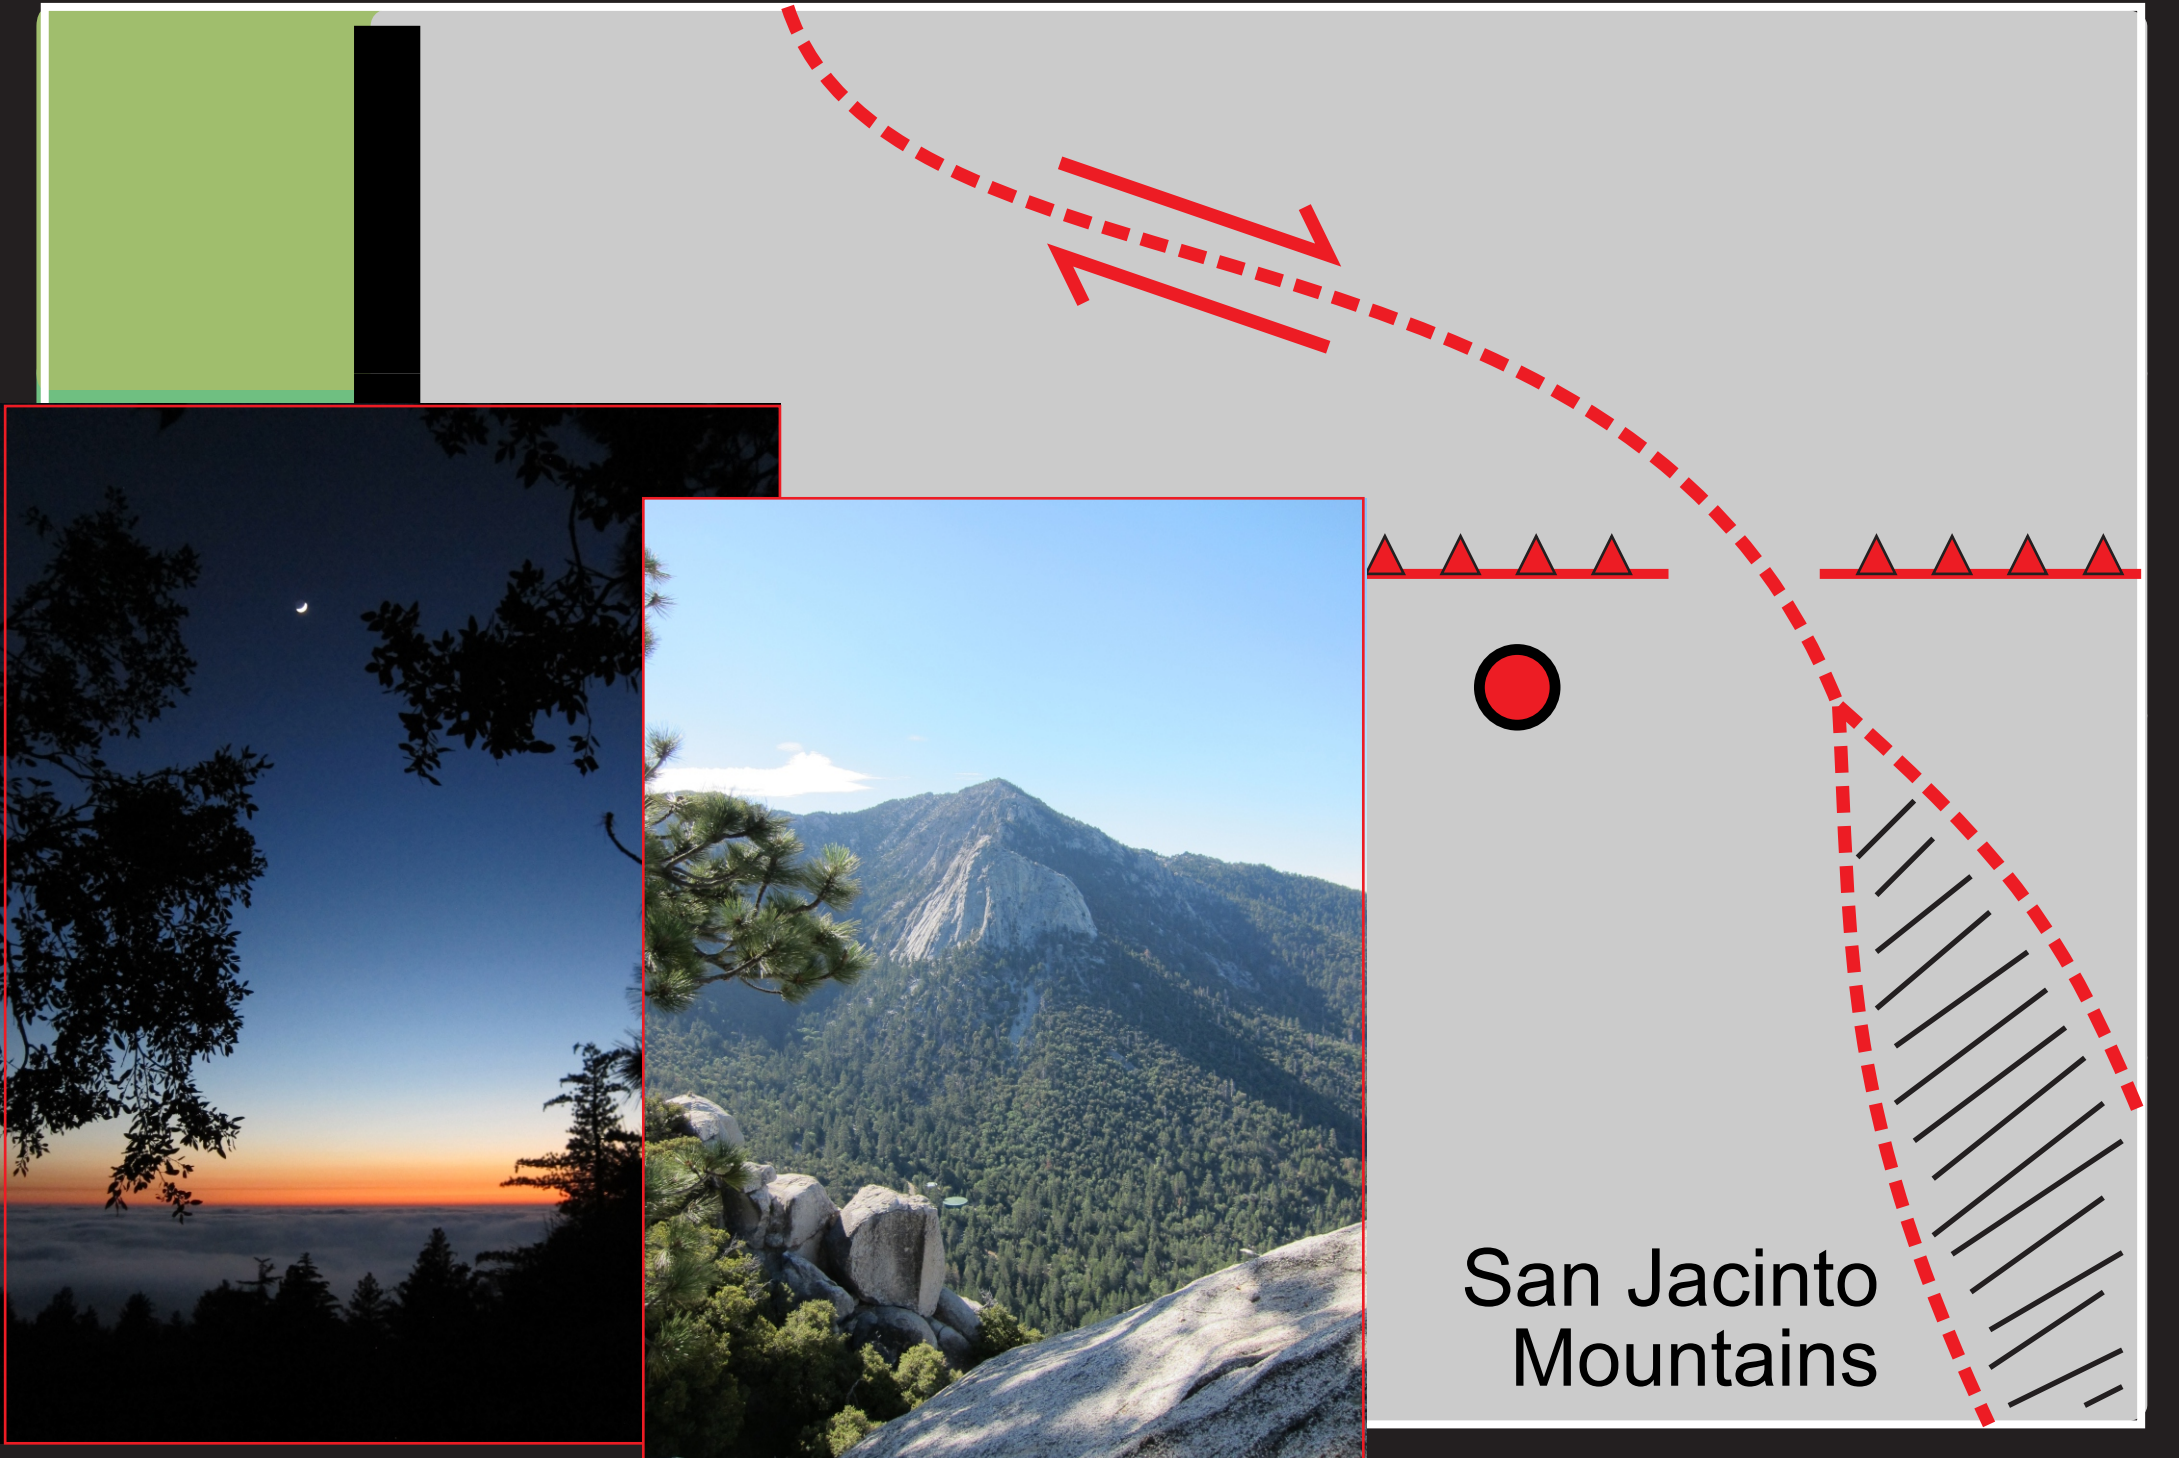

13th International Conference on Paleoceanography

cGENIE
www.seao2.info/mycgenie.html

cGENIE
www.seao2.info/mycgenie.html

LAX

ONT Riverside

1/30 model grid point
(~20 mins travel time)

Riverside

1/10 model grid point
(~60 mins travel time)

The venue: Riverside Municipal Auditorium

Accommodation

Adjacent to the historic Mission Inn

Banquet dinner: Lake Arrowhead Resort and Spa

Possible extra events:

Wine Tasting in Temecula

Field trip to the Monterey Formation

13th International Conference on Paleoceanography