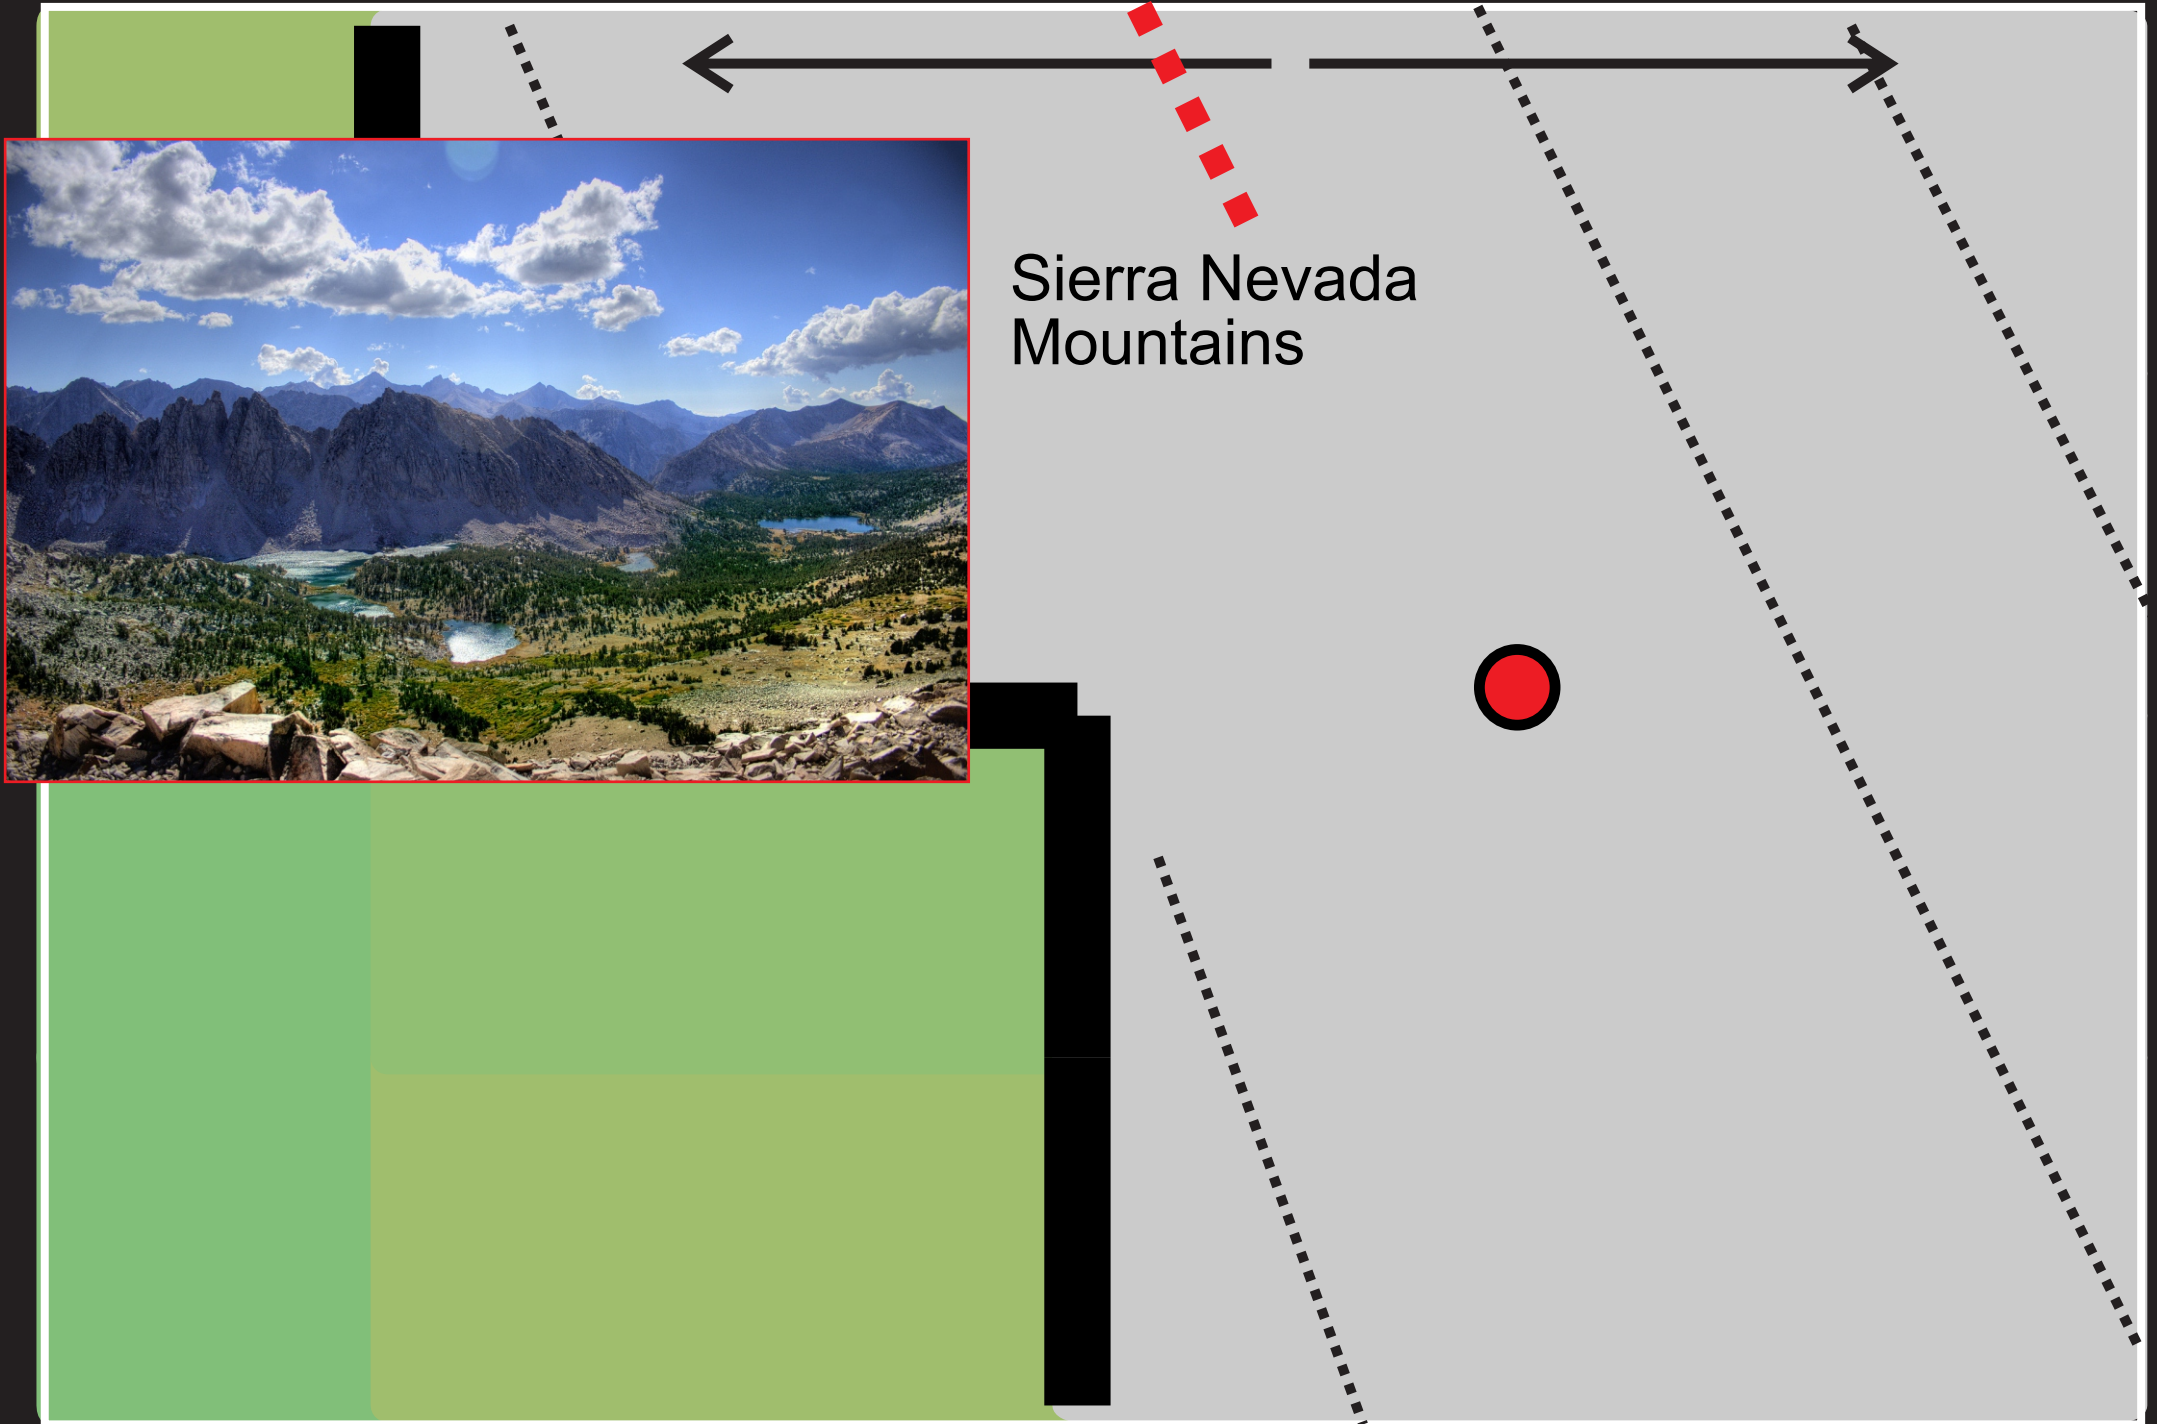

13th International Conference on Paleoceanography

cGENIE
www.seao2.info/mycgenie.html

cGENIE
www.seao2.info/mycgenie.html

LAX

ONT Riverside

1/30 model grid point
(~20 mins travel time)

Riverside

1/10 model grid point
(~60 mins travel time)

The venue: Riverside Municipal Auditorium

Accommodation

Adjacent to the historic Mission Inn

Banquet dinner: Lake Arrowhead Resort and Spa

Possible extra events:

Wine Tasting in Temecula

Field trip to the Monterey Formation

13th International Conference on Paleoceanography