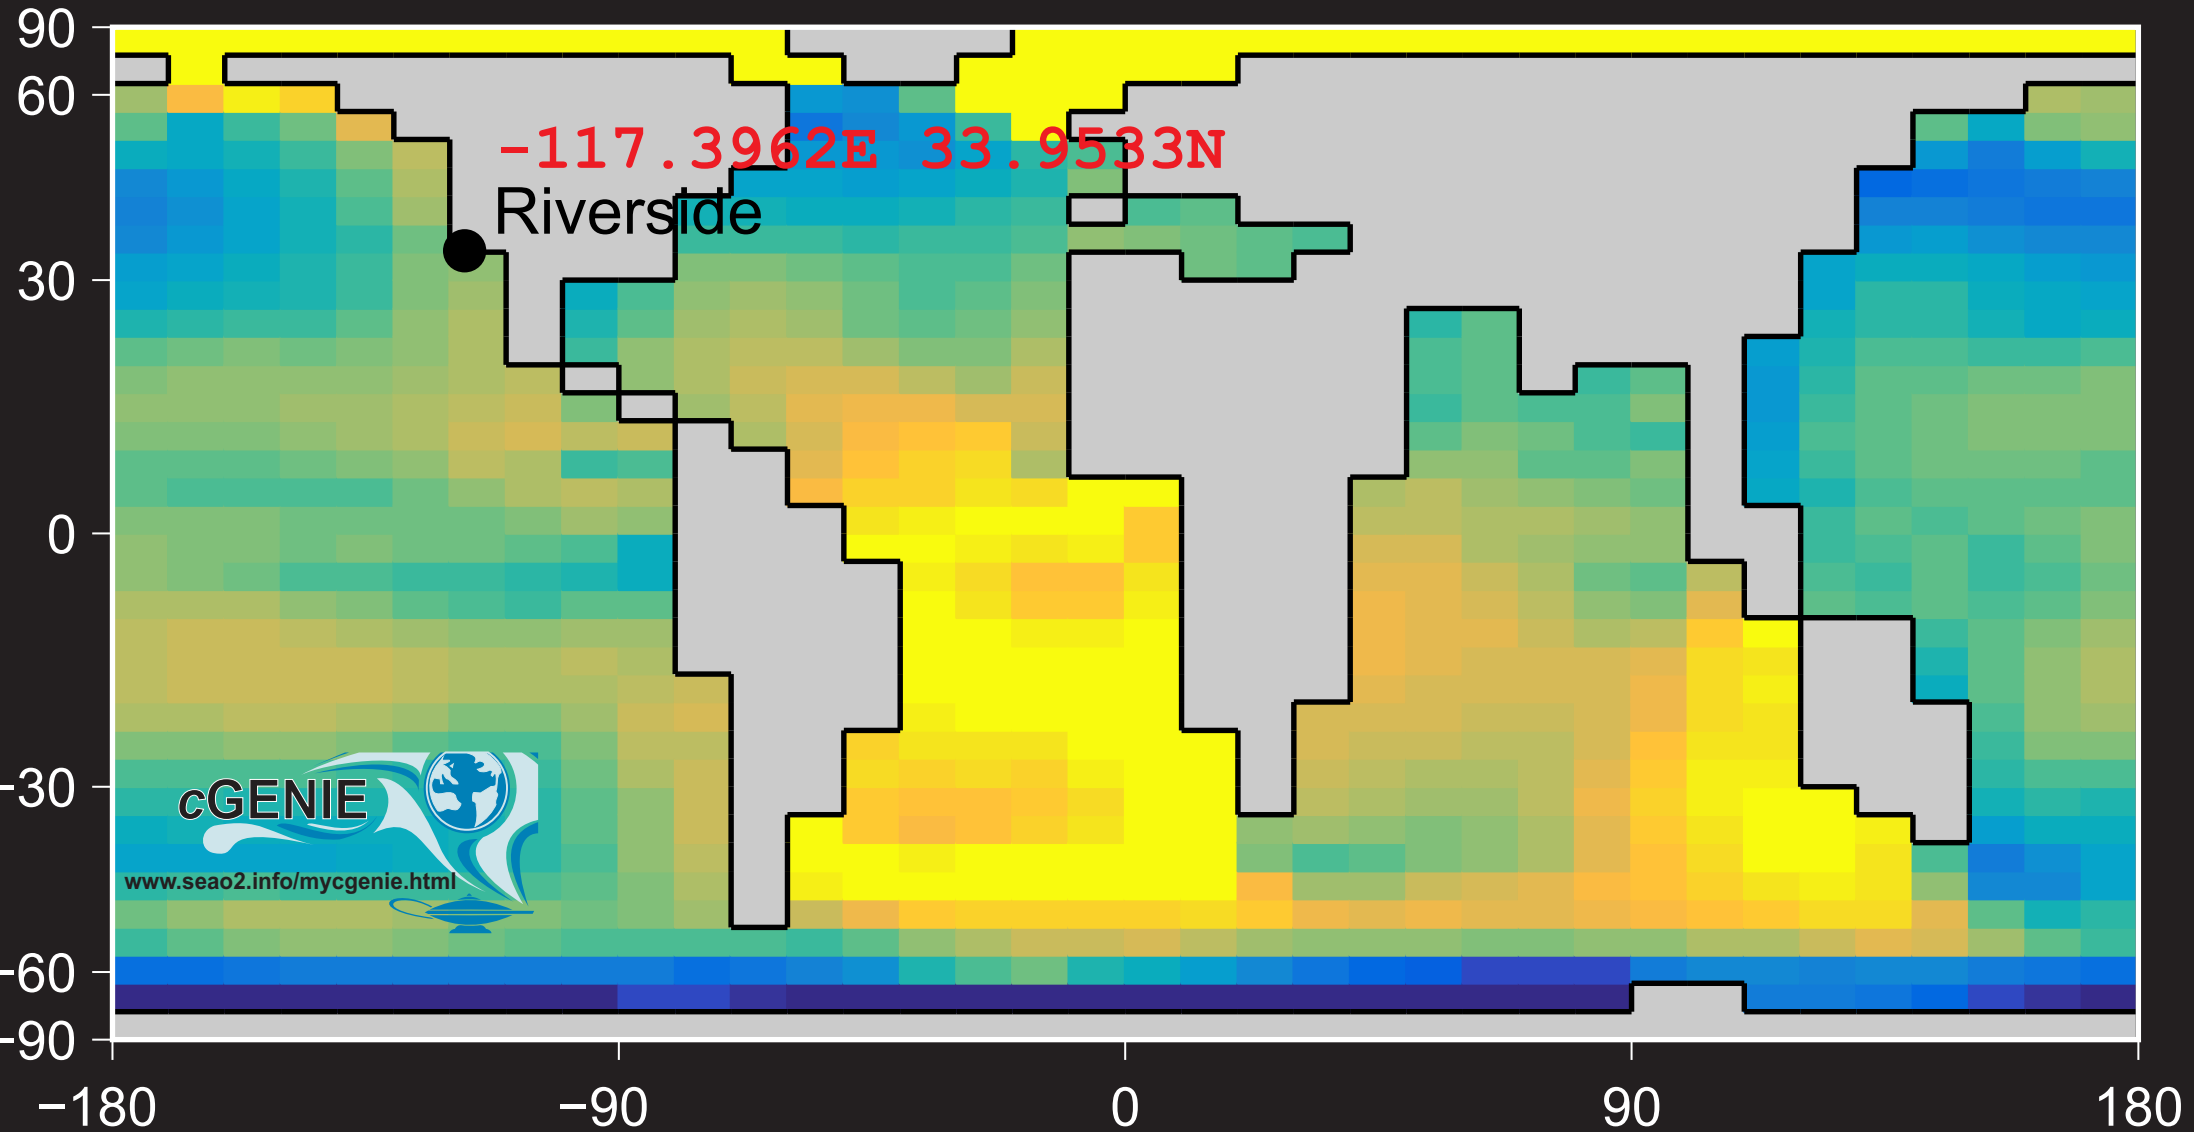

13th International Conference on Paleoceanography

cGENIE
www.seao2.info/mycgenie.html

cGENIE
www.seao2.info/mycgenie.html

LAX

ONT Riverside

1/30 model grid point
(~20 mins travel time)

Riverside

1/10 model grid point
(~60 mins travel time)

The venue: Riverside Municipal Auditorium

Accommodation

Adjacent to the historic Mission Inn

Banquet dinner: Lake Arrowhead Resort and Spa

Possible extra events:

Wine Tasting in Temecula

Field trip to the Monterey Formation

13th International Conference on Paleoceanography