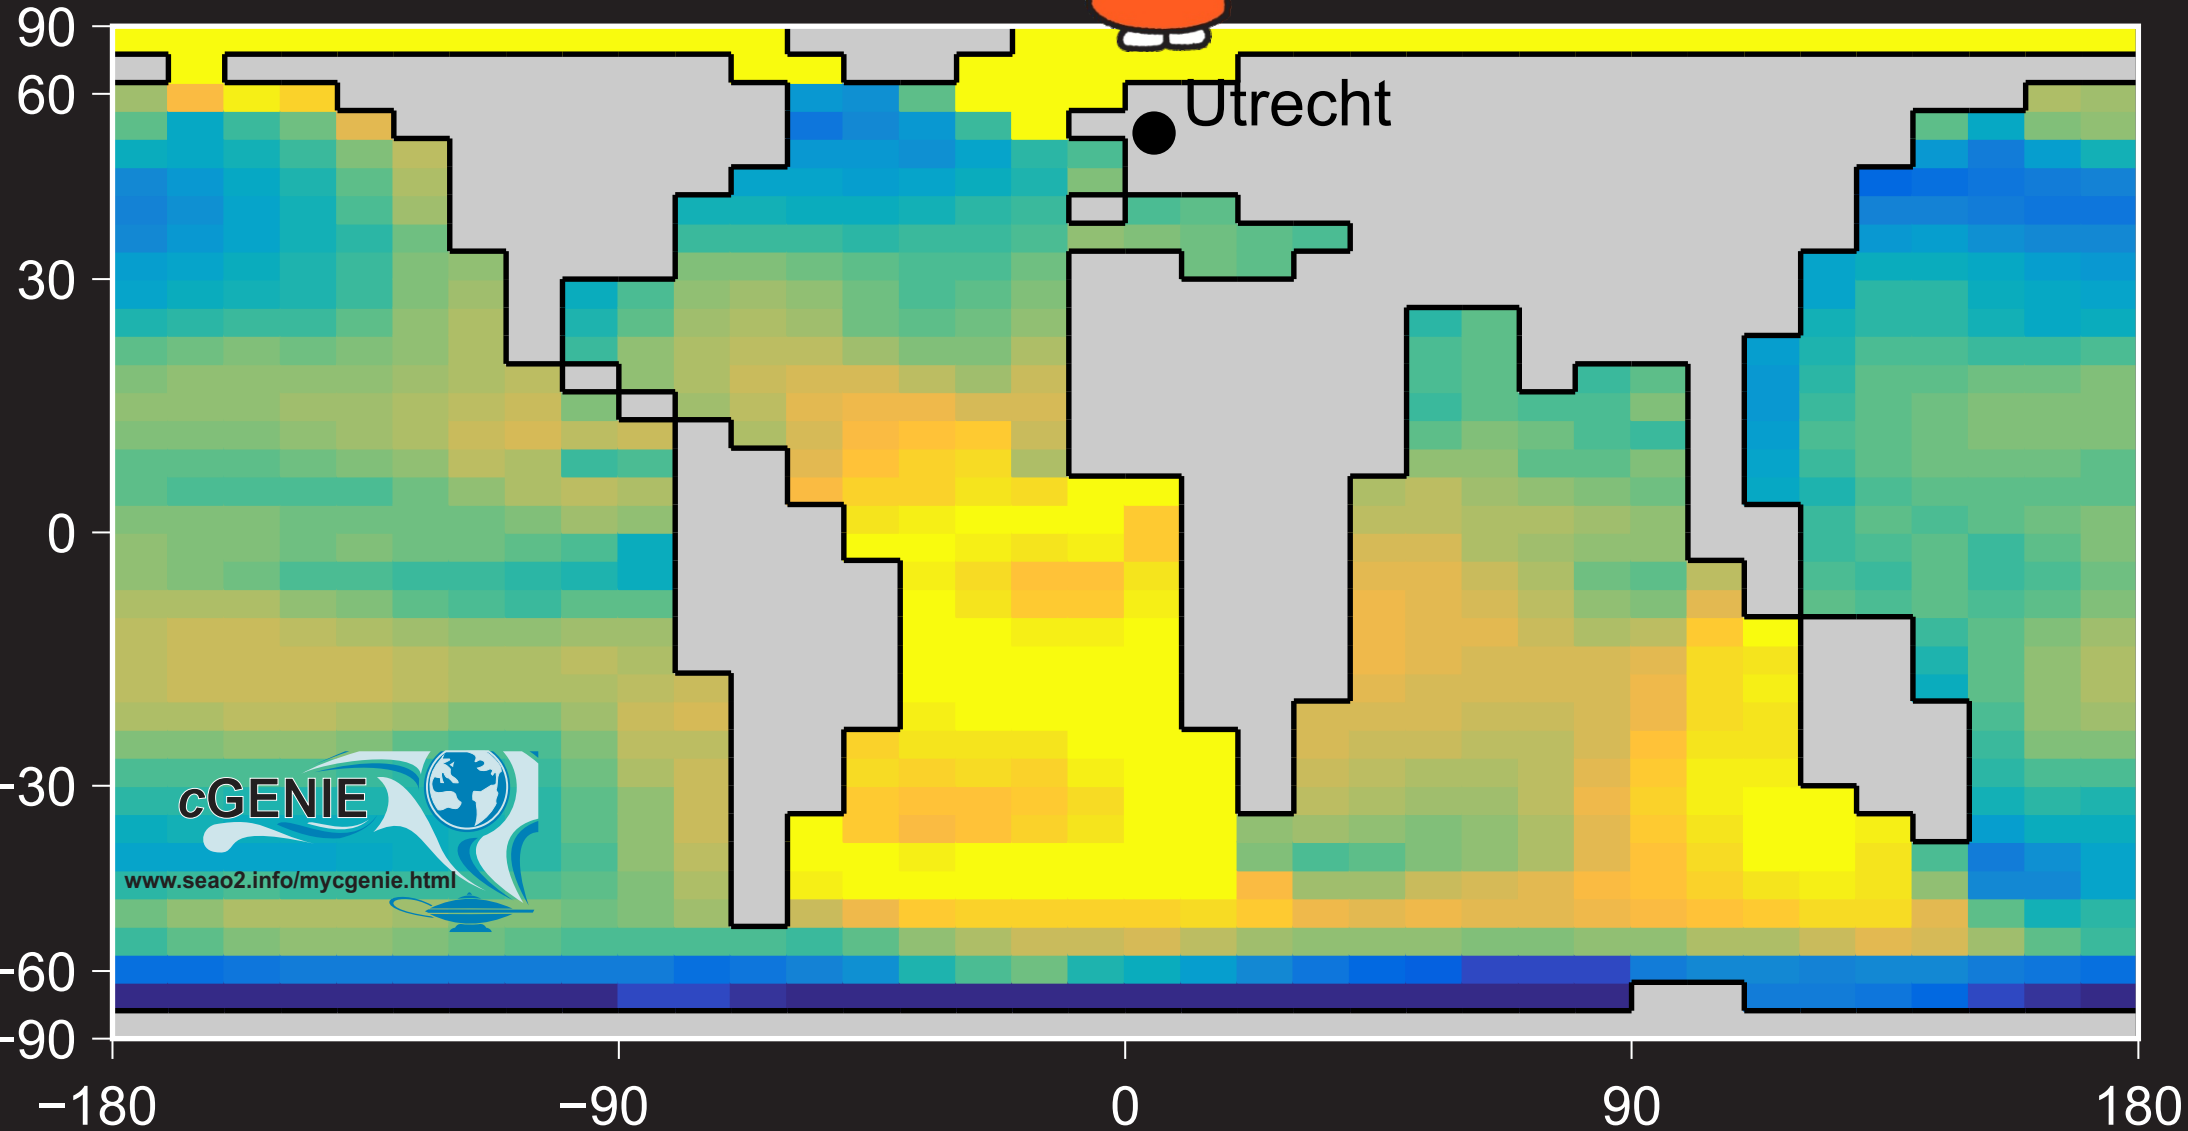

13th International Conference on Paleoceanography

cGENIE
www.seao2.info/mycgenie.html

cGENIE
www.seao2.info/mycgenie.html

LAX

ONT Riverside

1/30 model grid point
(~20 mins travel time)

Riverside

1/10 model grid point
(~60 mins travel time)

The venue: Riverside Municipal Auditorium

Accommodation

Adjacent to the historic Mission Inn

Banquet dinner: Lake Arrowhead Resort and Spa

Possible extra events:

Wine Tasting in Temecula

Field trip to the Monterey Formation

13th International Conference on Paleoceanography