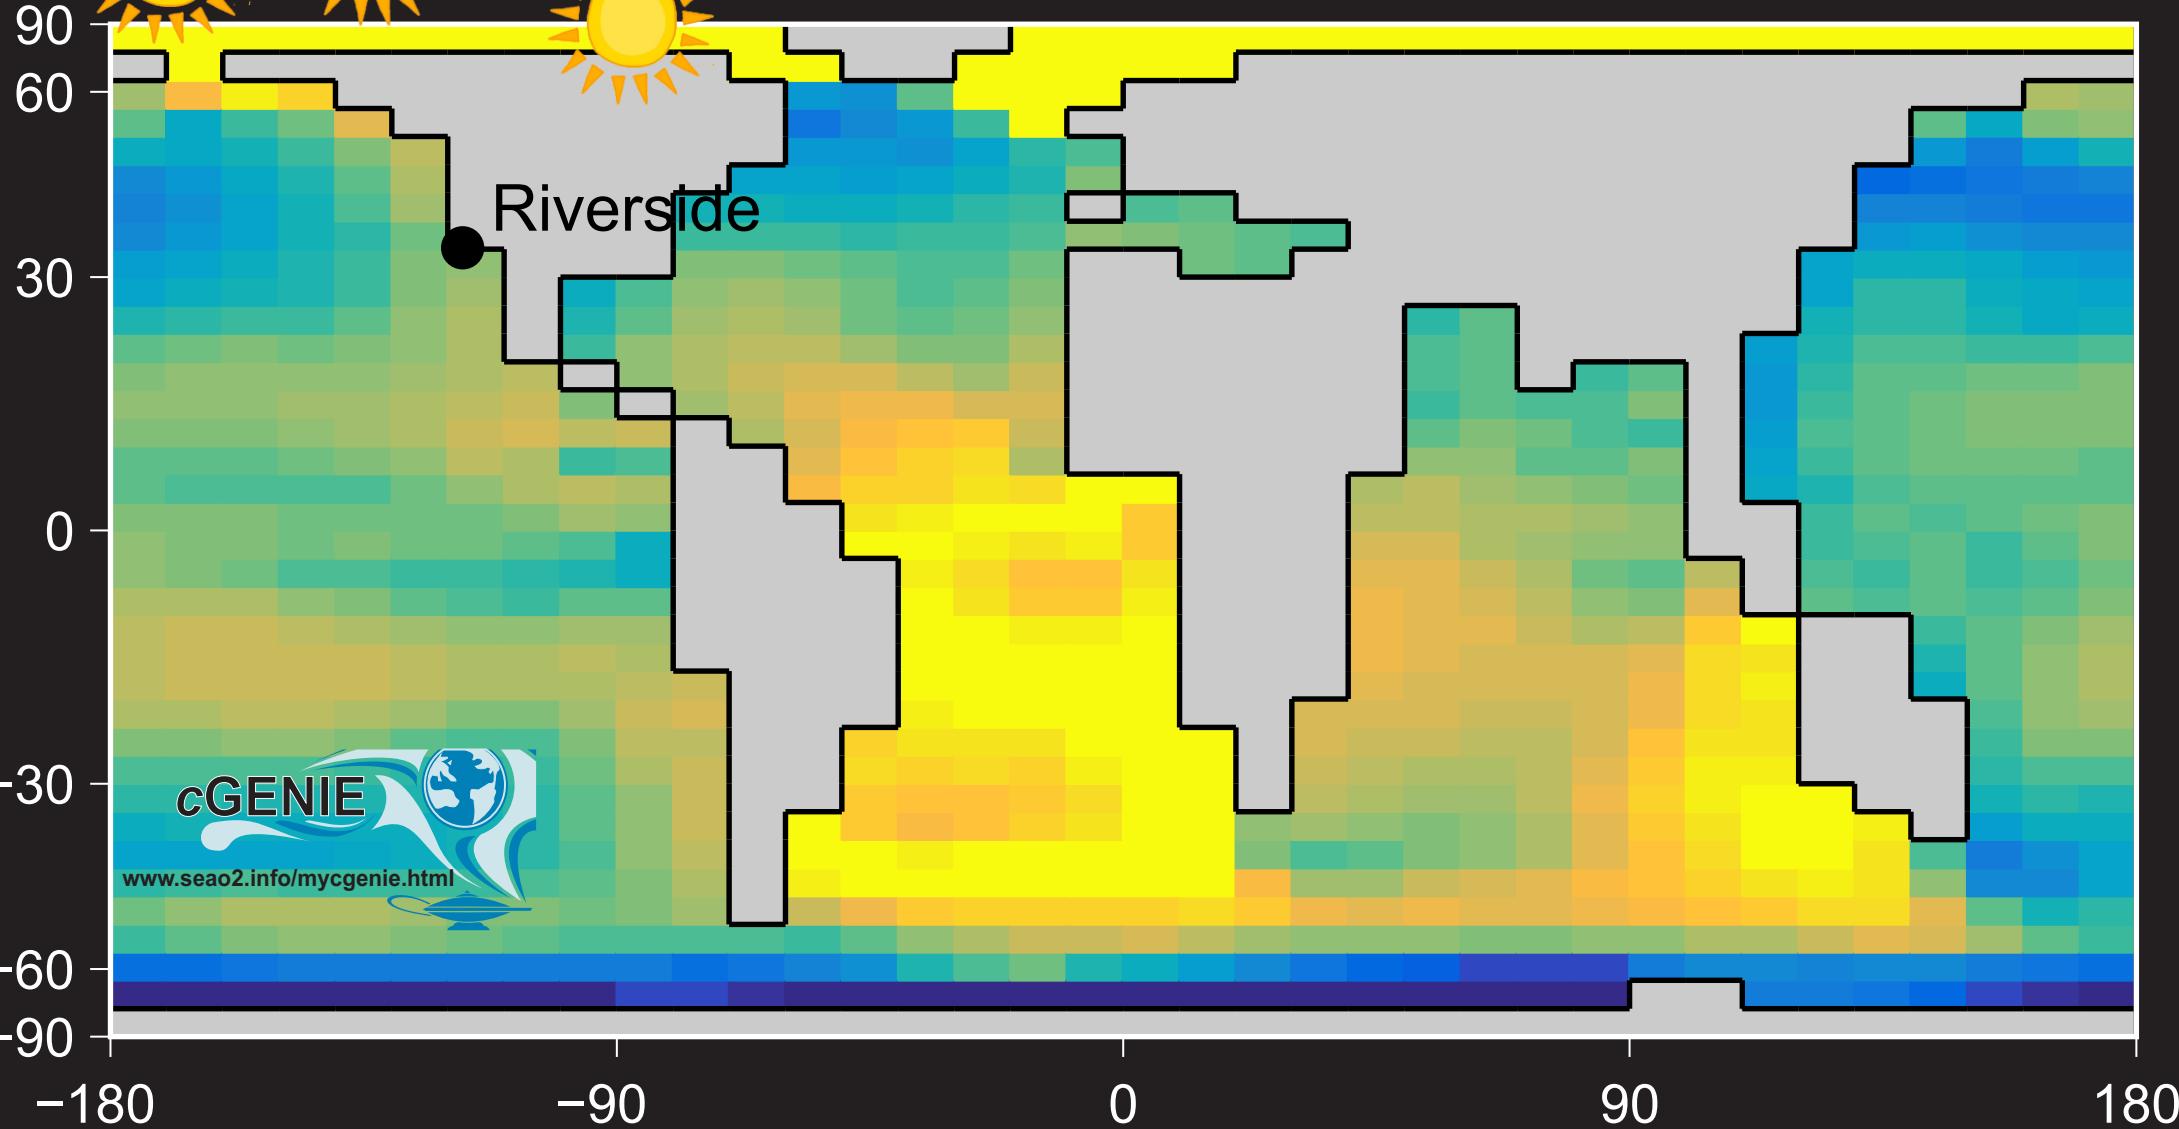

13th International Conference on Paleoceanography

cGENIE
www.seao2.info/mycgenie.html

cGENIE
www.seao2.info/mycgenie.html

LAX

ONT Riverside

1/30 model grid point
(~20 mins travel time)

Riverside

1/10 model grid point
(~60 mins travel time)

The venue: Riverside Municipal Auditorium

Accommodation

Adjacent to the historic Mission Inn

Banquet dinner: Lake Arrowhead Resort and Spa

Possible extra events:

Wine Tasting in Temecula

Field trip to the Monterey Formation

13th International Conference on Paleoceanography