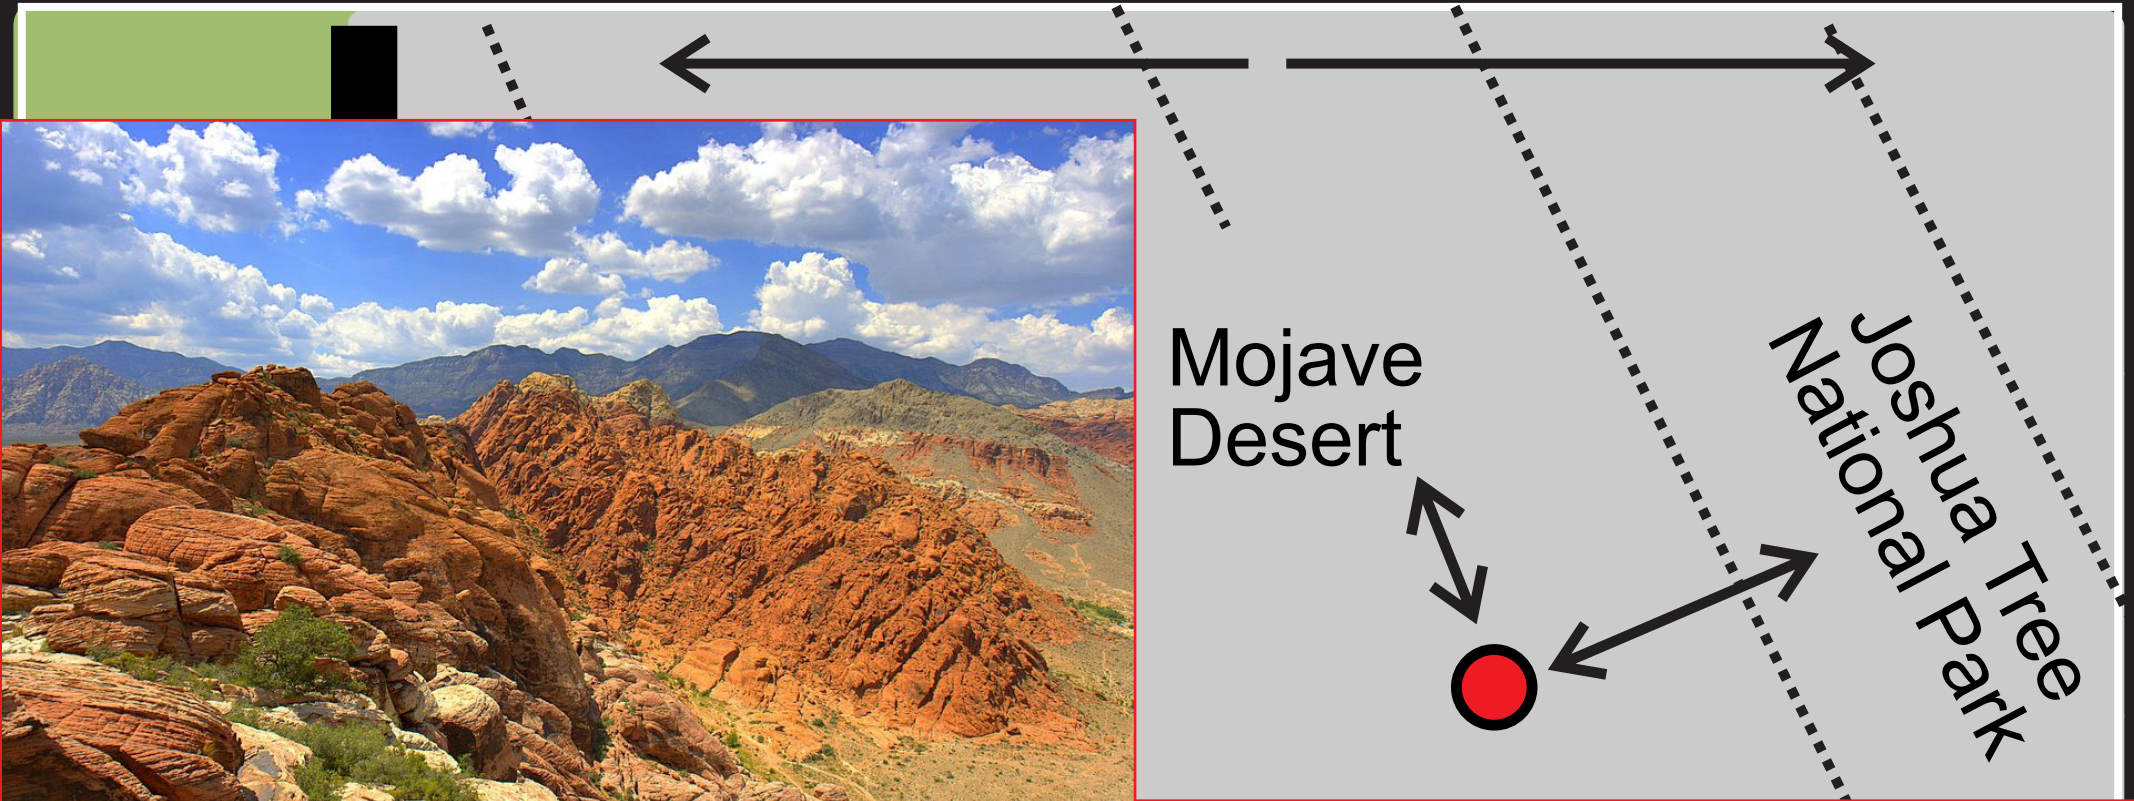

13th International Conference on Paleoceanography

cGENIE
www.seao2.info/mycgenie.html

cGENIE
www.seao2.info/mycgenie.html

LAX

ONT Riverside

1/30 model grid point
(~20 mins travel time)

Riverside

1/10 model grid point
(~60 mins travel time)

The venue: Riverside Municipal Auditorium

Accommodation

Adjacent to the historic Mission Inn

Banquet dinner: Lake Arrowhead Resort and Spa

Possible extra events:

Wine Tasting in Temecula

Field trip to the Monterey Formation